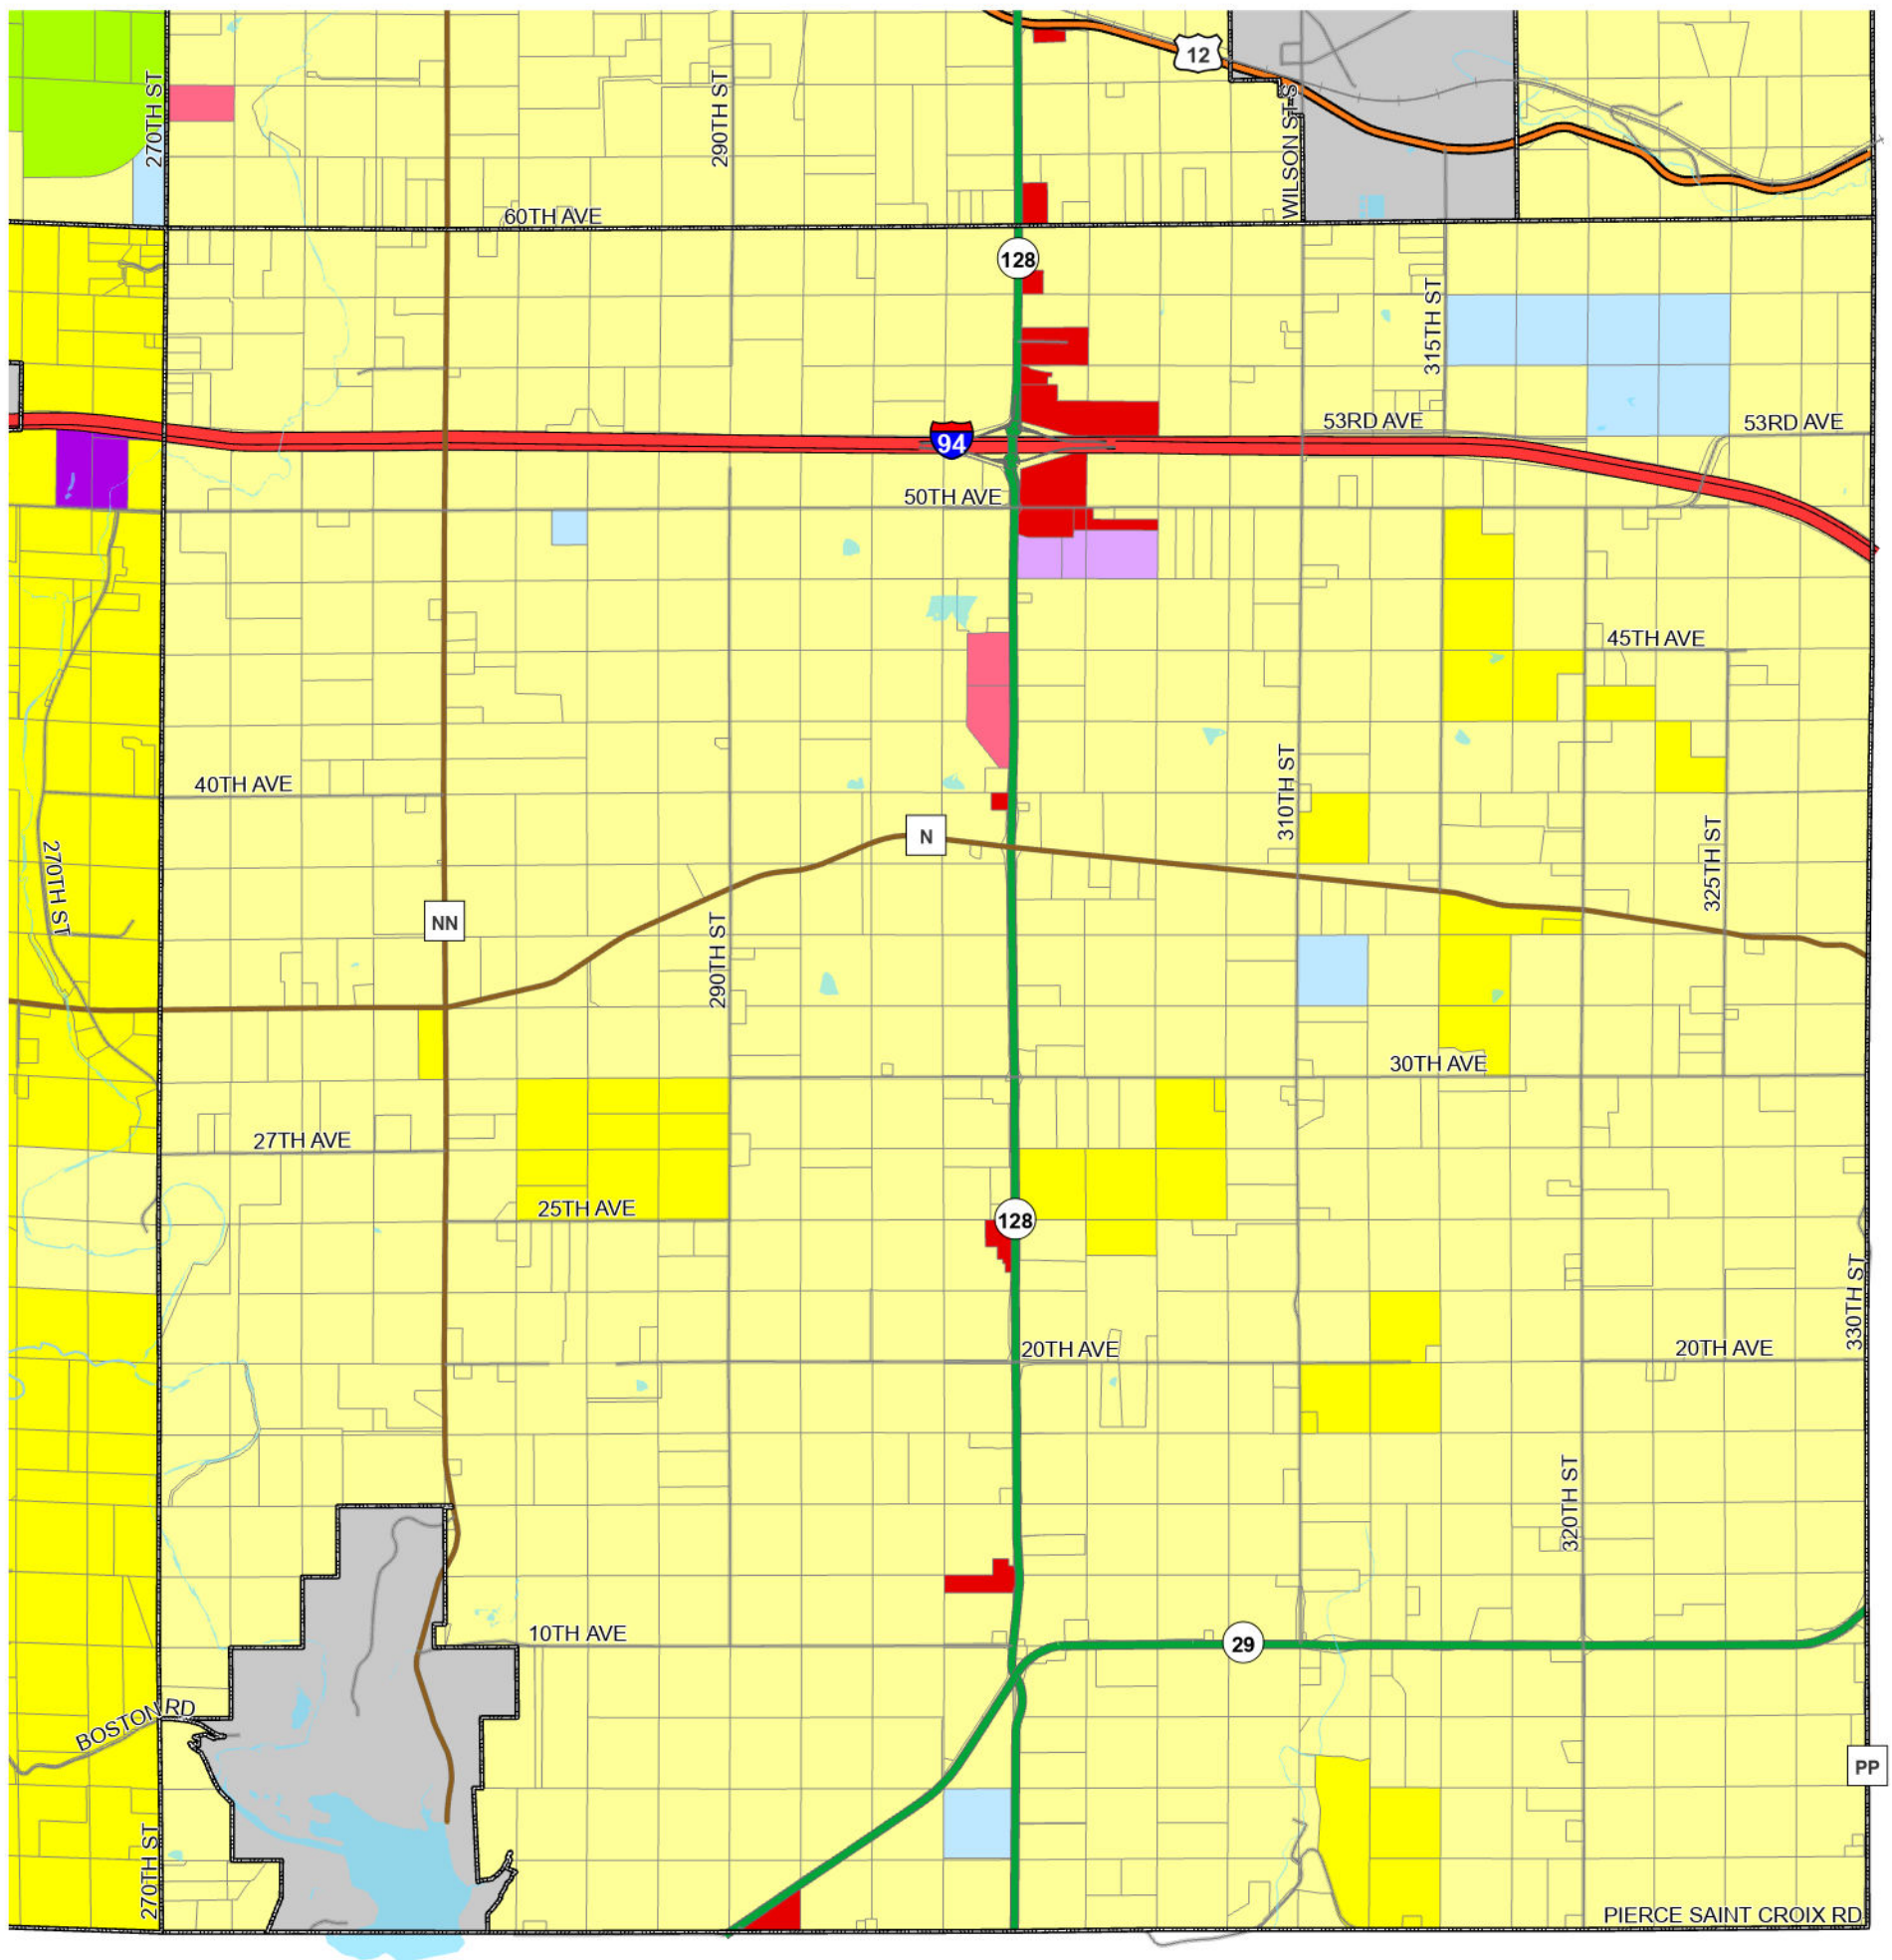

Town of Cady Zoning Map

St. Croix County, WI

Legend

Chapter 15 Zoning

- AG-1 Agricultural
- AG-2 Agricultural
- R-1 Residential
- R-2 Residential
- R-3 Residential
- C-1 Commercial
- C-2 Commercial
- C-3 Commercial
- I-1 Industrial
- I-2 Industrial
- Conservancy